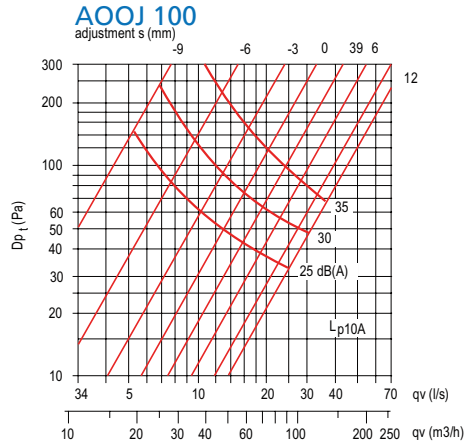

PERFORMANCE DATA

Exhaust Control Valve