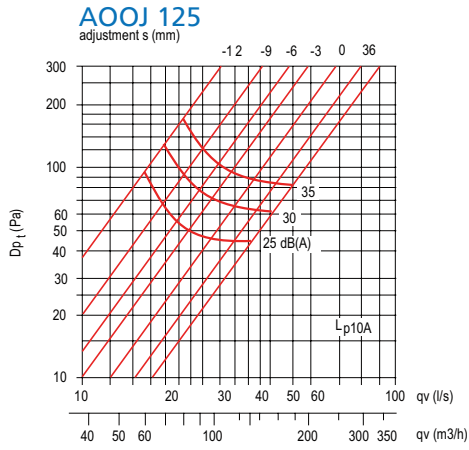

PERFORMANCE DATA

Exhaust Control Valve