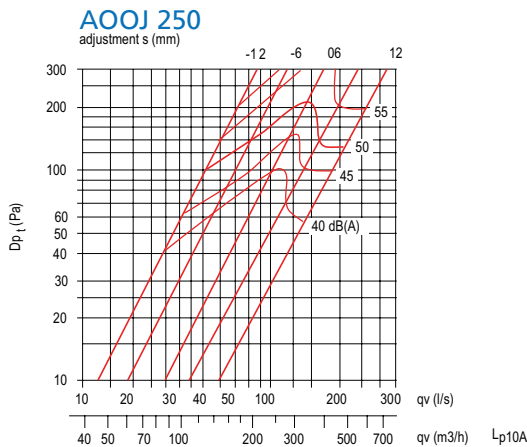

PERFORMANCE DATA

Exhaust Control Valve