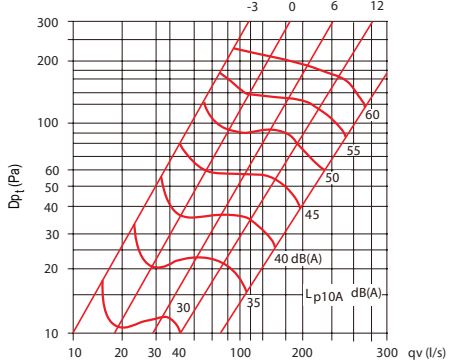

AOOK 250
adjustment (mm)