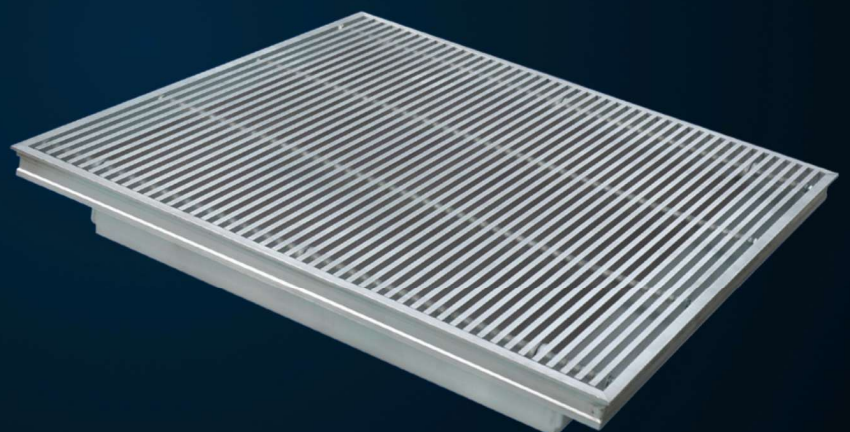

PRODUCT RANGES

GRILLES	DIFFUSERS	LOUVRES
Linear Bar	Linear Slot	External
Ceiling	Louvre Face	Circular
Sidewall	Sidewall	Door
Floor	Perforated Face	Screens
Computer Floor	Circular	Penthouse
Cill	Swirl	Sand Louvres
Single & Double Deflection	Ceiling	Roof Louvres
Egg Crate	Sidewall Fixed & Adjustable	
Hinged Core	Jet Flow / Nozzle	
Door Transfer	Repus Displacement Ventilation	
Security and Prison		
Supply and Extract Valves		

BESPOKE SERVICE

We offer a bespoke design service where standard products do not fit the requirements of the build, we also supply products in special colours and finishes including bronze, brass, gold and chrome to meet Architectural design specifications.

Mesavent.

Grilles | Diffusers | Louvres | Ductwork | Louvre Windows

Your ventilation solution partner

COLMAN
Air Distribution

Rydal Road
Carnforth
LA5 8LH

www.mesavent.co.uk
sales@mesavent.co.uk
01542 900 123