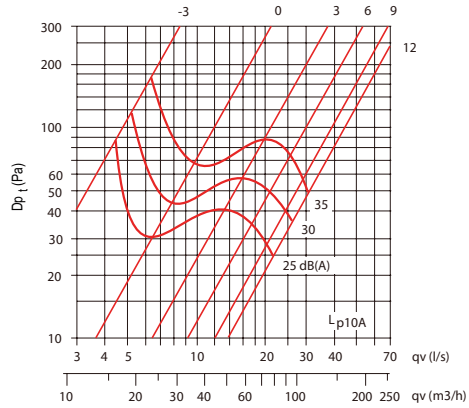

These units can be used for toilet supply and extract, or any point requiring an accurate and easily set air volume.

Units with fusible links are available to order. Plenum boxes are not supplied.

	MODEL	ØA	ØB	C	D
AOOK SUPPLY AIR VALVES	80	115	76	42	77.5
	100	138	92	40	97.5
	125	164	111	46	122.5
	150	202	135	50	147.5
	160	211	147	54	157.5
	200	248	194	63	197.5
	250	305	250	75	248

PERFORMANCE DATA

Supply Control Valve

AOOK 80
adjustment (mm)

AOOK 100
adjustment (mm)

AOOK 125
adjustment (mm)

AOOK 150
adjustment (mm)

AOOK 160
adjustment (mm)

AOOK 200
adjustment (mm)