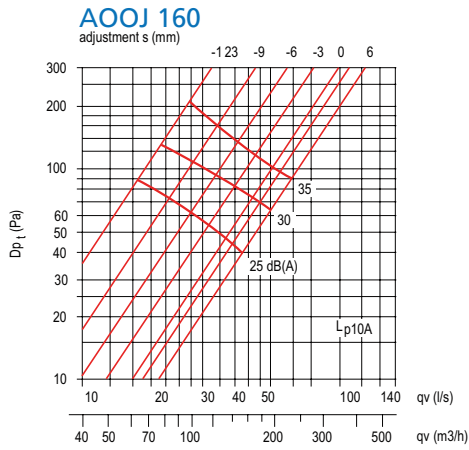

PERFORMANCE DATA

Exhaust Control Valve