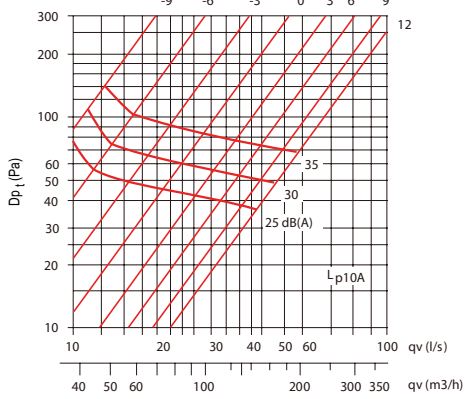

PERFORMANCE DATA

Supply Control Valve

AOOK 80
adjustment (mm)

AOOK 100
adjustment (mm)

AOOK 125
adjustment (mm)

AOOK 150
adjustment (mm)

AOOK 160
adjustment (mm)

AOOK 200
adjustment (mm)