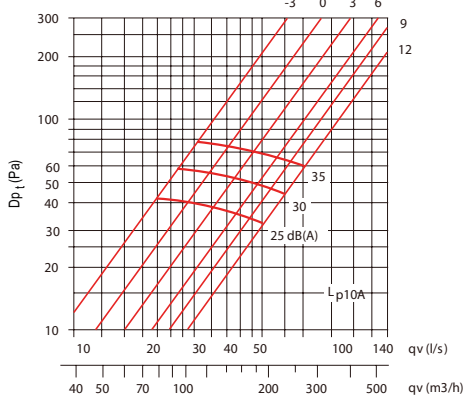

PERFORMANCE DATA

Supply Control Valve

AOOK 80
adjustment (mm)

AOOK 100
adjustment (mm)

AOOK 125
adjustment (mm)

AOOK 150
adjustment (mm)

AOOK 160
adjustment (mm)

AOOK 200
adjustment (mm)