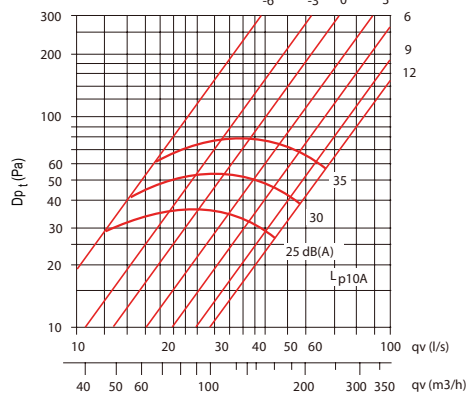

PERFORMANCE DATA

Supply Control Valve

AOOK 80
adjustment (mm)

AOOK 100
adjustment (mm)

AOOK 125
adjustment (mm)

AOOK 150
adjustment (mm)

AOOK 160
adjustment (mm)

AOOK 200
adjustment (mm)