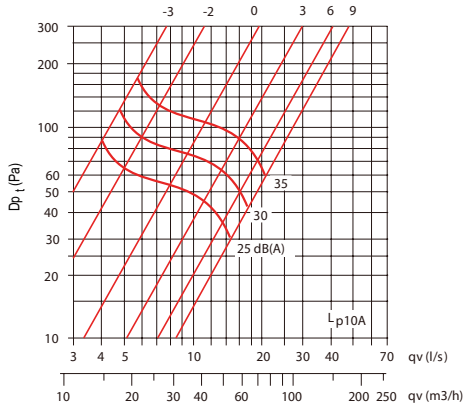

PERFORMANCE DATA

Supply Control Valve

AOOK 80
adjustment (mm)