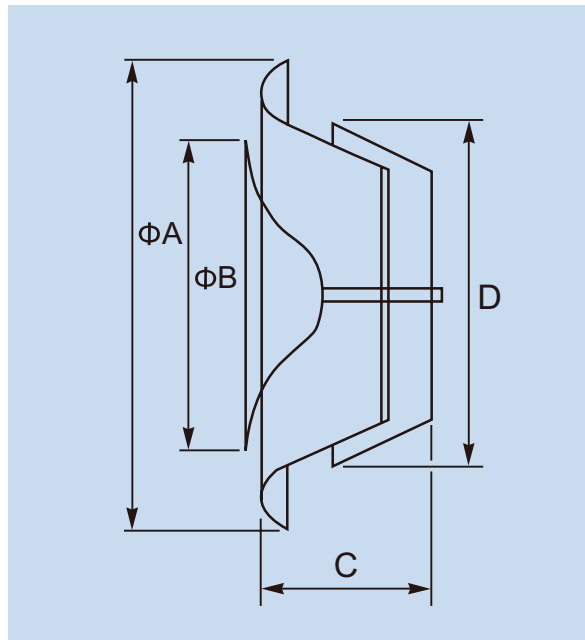

Application

AOOK and AOOJ Supply and Extract Valves are an aesthetically pleasing terminal device which combine good appearance with accurate control over exhaust air volumes. The careful aerodynamic and acoustic design of the unit ensures low sound levels even at high pressure drop settings.

These valves are manufactured from high quality sheet steel with a RAL 9010 and RAL 9016 finish and can be easily installed with the aid of the mounting ring, which is supplied with sealing gasket with every unit.

These units can be used for toilet supply and extract, or any point requiring an accurate and easily set air volume.

Units with fusible links are available to order. Plenum boxes are not supplied.