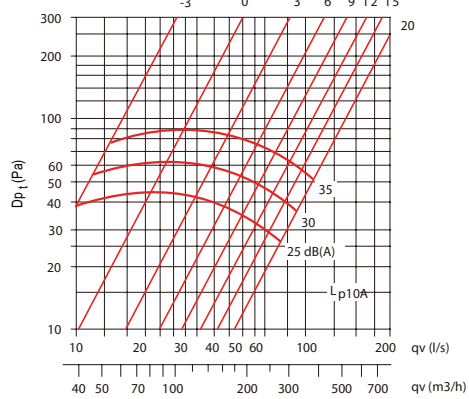

PERFORMANCE DATA

Supply Control Valve

AOOK 80
adjustment (mm)

AOOK 100
adjustment (mm)

AOOK 125
adjustment (mm)

AOOK 150
adjustment (mm)

AOOK 160
adjustment (mm)

AOOK 200
adjustment (mm)