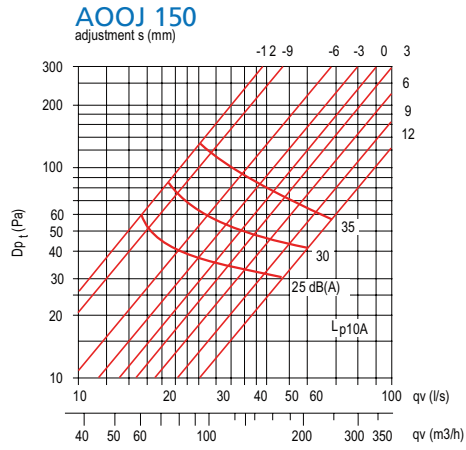

PERFORMANCE DATA

Exhaust Control Valve