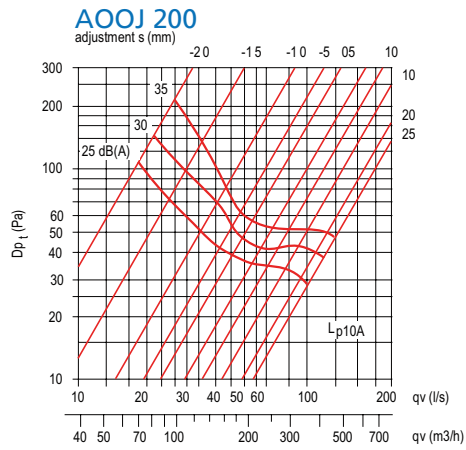

PERFORMANCE DATA

Exhaust Control Valve