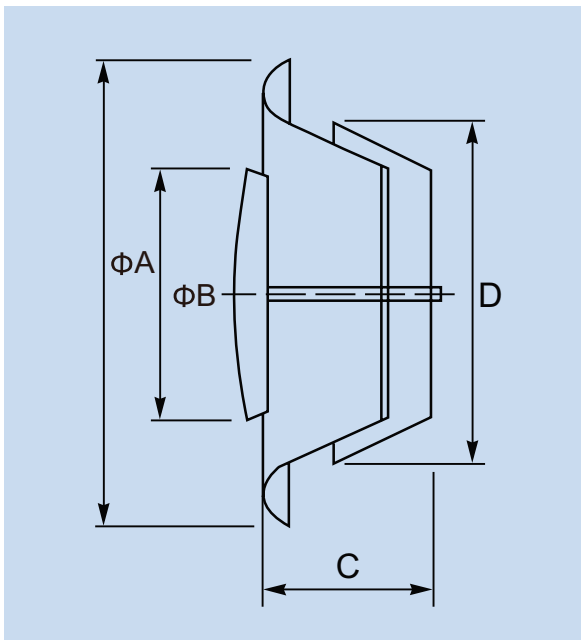

OPTIONS & ORDER CODES

SERIES	FRAME	ACCESSORIES	SUPPLY/EXTRACT	FUSIBLE OPTION	FIXINGS	FINISH
A	0	0	J Extract K Supply	0 Standard F Fusible Link	0	E RAL 9010 white 1 RAL 9016 white S Stainless Steel