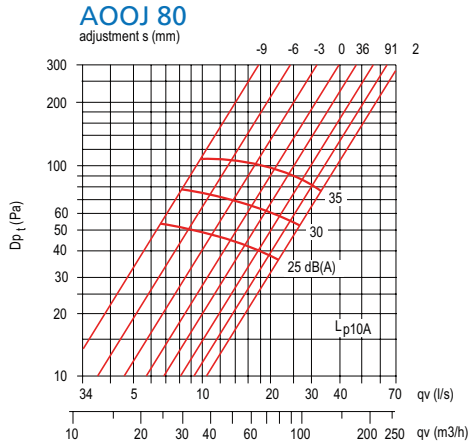

PERFORMANCE DATA

Exhaust Control Valve